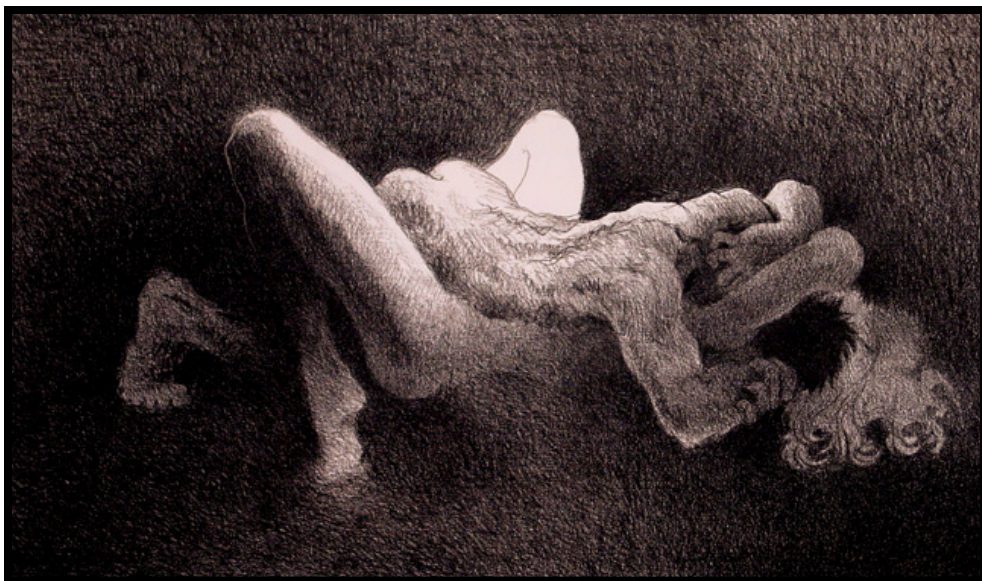

**Just don't be a pig.**

**Jonathan Rogers  
jonathanrogers@aol.com  
jonathanrogersart.com**

*Lovers & Such Animals*

#1 - conte on paper 20" x 32" (51 x 81 cm)

#2 - conte on paper 19" x 32" (48 x 82 cm)

#3 - conte on paper 19" x 32" (48 x 82 cm)