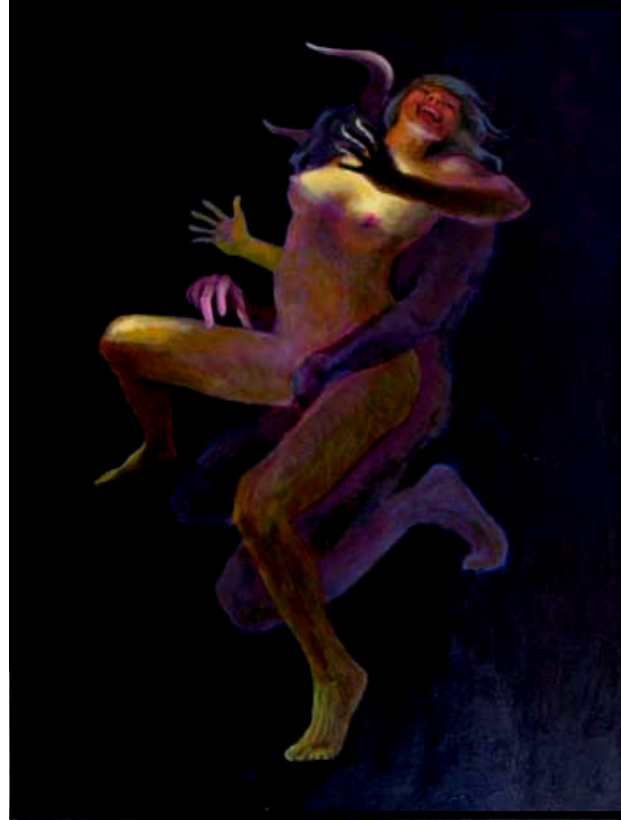

#15 - oil on canvas 36" x 48", (91 x 122 cm)