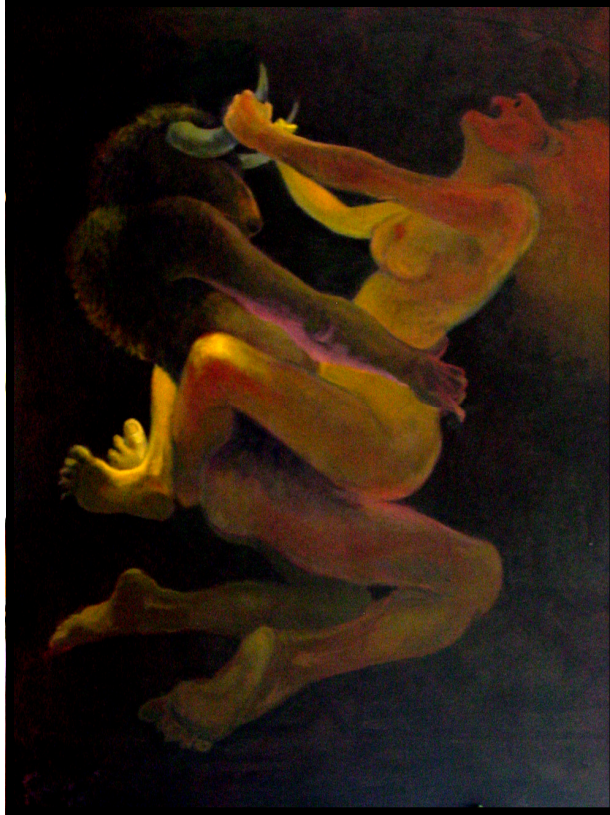

Lovers & Such Animals

#14 - oil on canvas 36" x 48", (91 x 122 cm)